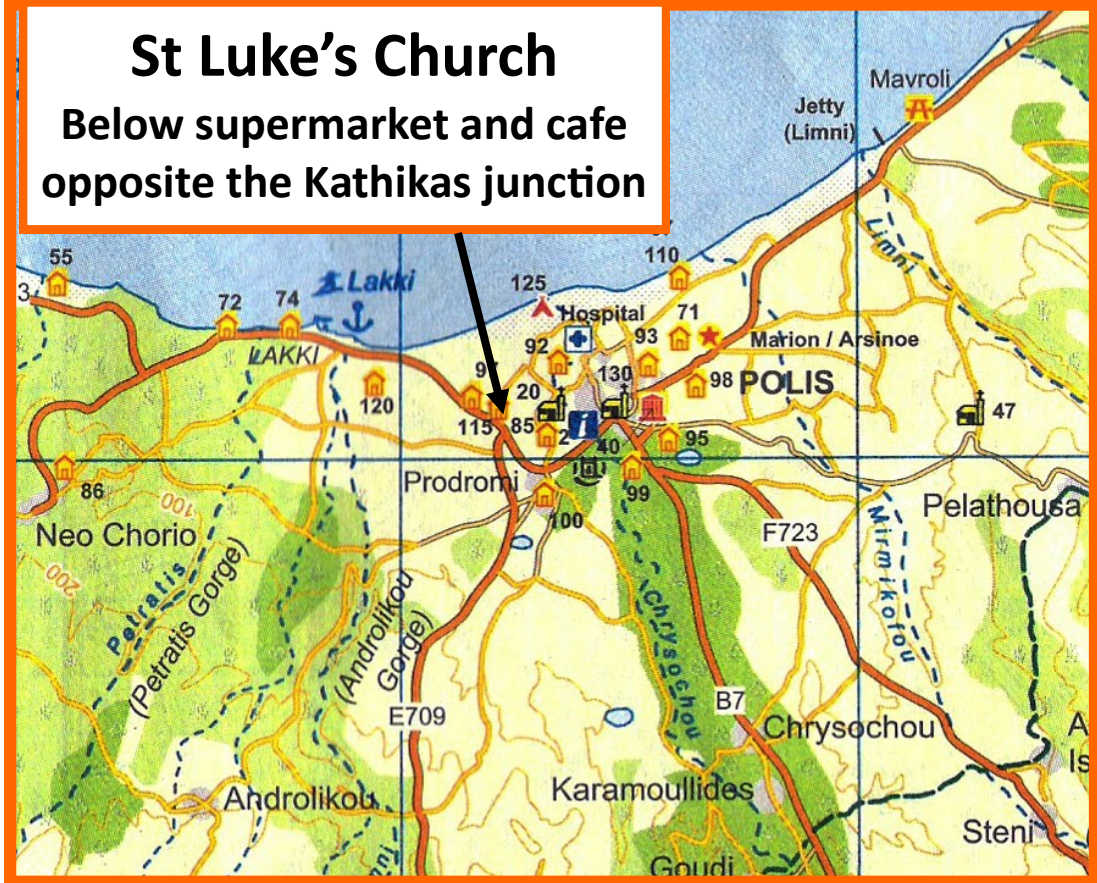

St Luke's Church
Below supermarket and cafe
opposite the Kathikas junction

POLIS AREA

To LATSI

St Luke's Church

ACCESS via steps down from rear right of building

From POLIS & PAPHOS

PARKING
Beside building and on verge opposite